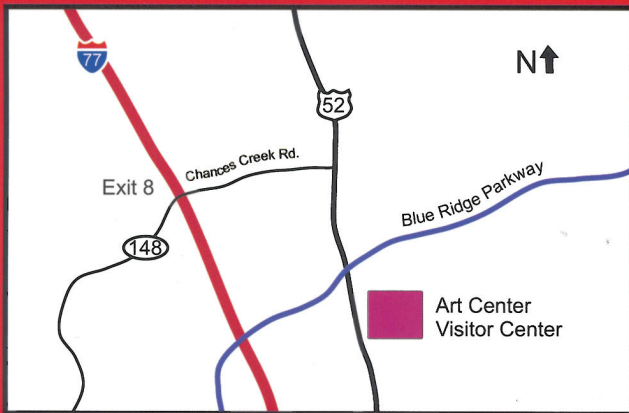

REGIONAL

Art

**Over 60 Artists
Displayed!**

Handmade Crafts

**Regional Local
Bluegrass &
Old Time CDs**

**Treasure Potts II
Fancy Gap, VA
276-728-4051**

**Open 7 days a Week!
10am-5pm**

From I77, take Exit 8 in Fancy Gap, VA. Turn East on Chances Creek Rd. Turn South on HWY 52. After passing under the Blue Ridge Parkway, the Artist and Visitor Center is on the left.