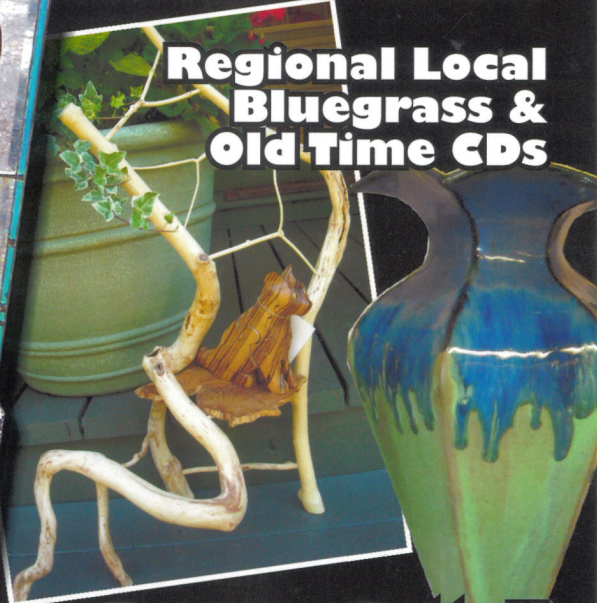

REGIONAL

Art

**Over 60 Artists
Displayed!**

Handmade Crafts

**Regional Local
Bluegrass &
Old Time CDs**

**Treasure Potts II
Fancy Gap, VA
276-728-4051**

**Open 7 days a Week!
10am-5pm**

From I77, take Exit 8 in Fancy Gap, VA. Turn East on Chances Creek Rd. Turn South on HWY 52. After passing under the Blue Ridge Parkway, the Artist and Visitor Center is on the left.