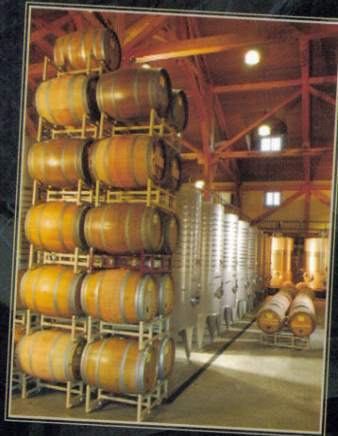

CHÂTEAU MORRISETTE

Award-Winning Wines | Pristine Mountain Setting | International Cuisine

VIRGINIA'S
Premier Winery

540.593.2865

thedogs.com

Tour the winery

See state of the art wine making in our salvaged timberframe masterpiece.