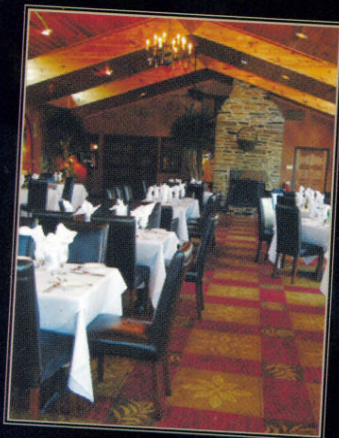

Savor innovative cuisine

Indulge yourself! A dining experience with fresh, locally produced ingredients and creative preparation.

CHÂTEAU MORRISETTE

287 Winery Road Floyd, Virginia 24091

Located at Milepost 171.5 on the Blue Ridge Parkway

Traveling south on the Blue Ridge Parkway, proceed approximately 1/2 mile beyond Milepost 171 and turn right onto Black Ridge Road. Then take an immediate left onto Winery Road and continue for 300 yards. We are located on the right.

540.593.2865

thedogs.com